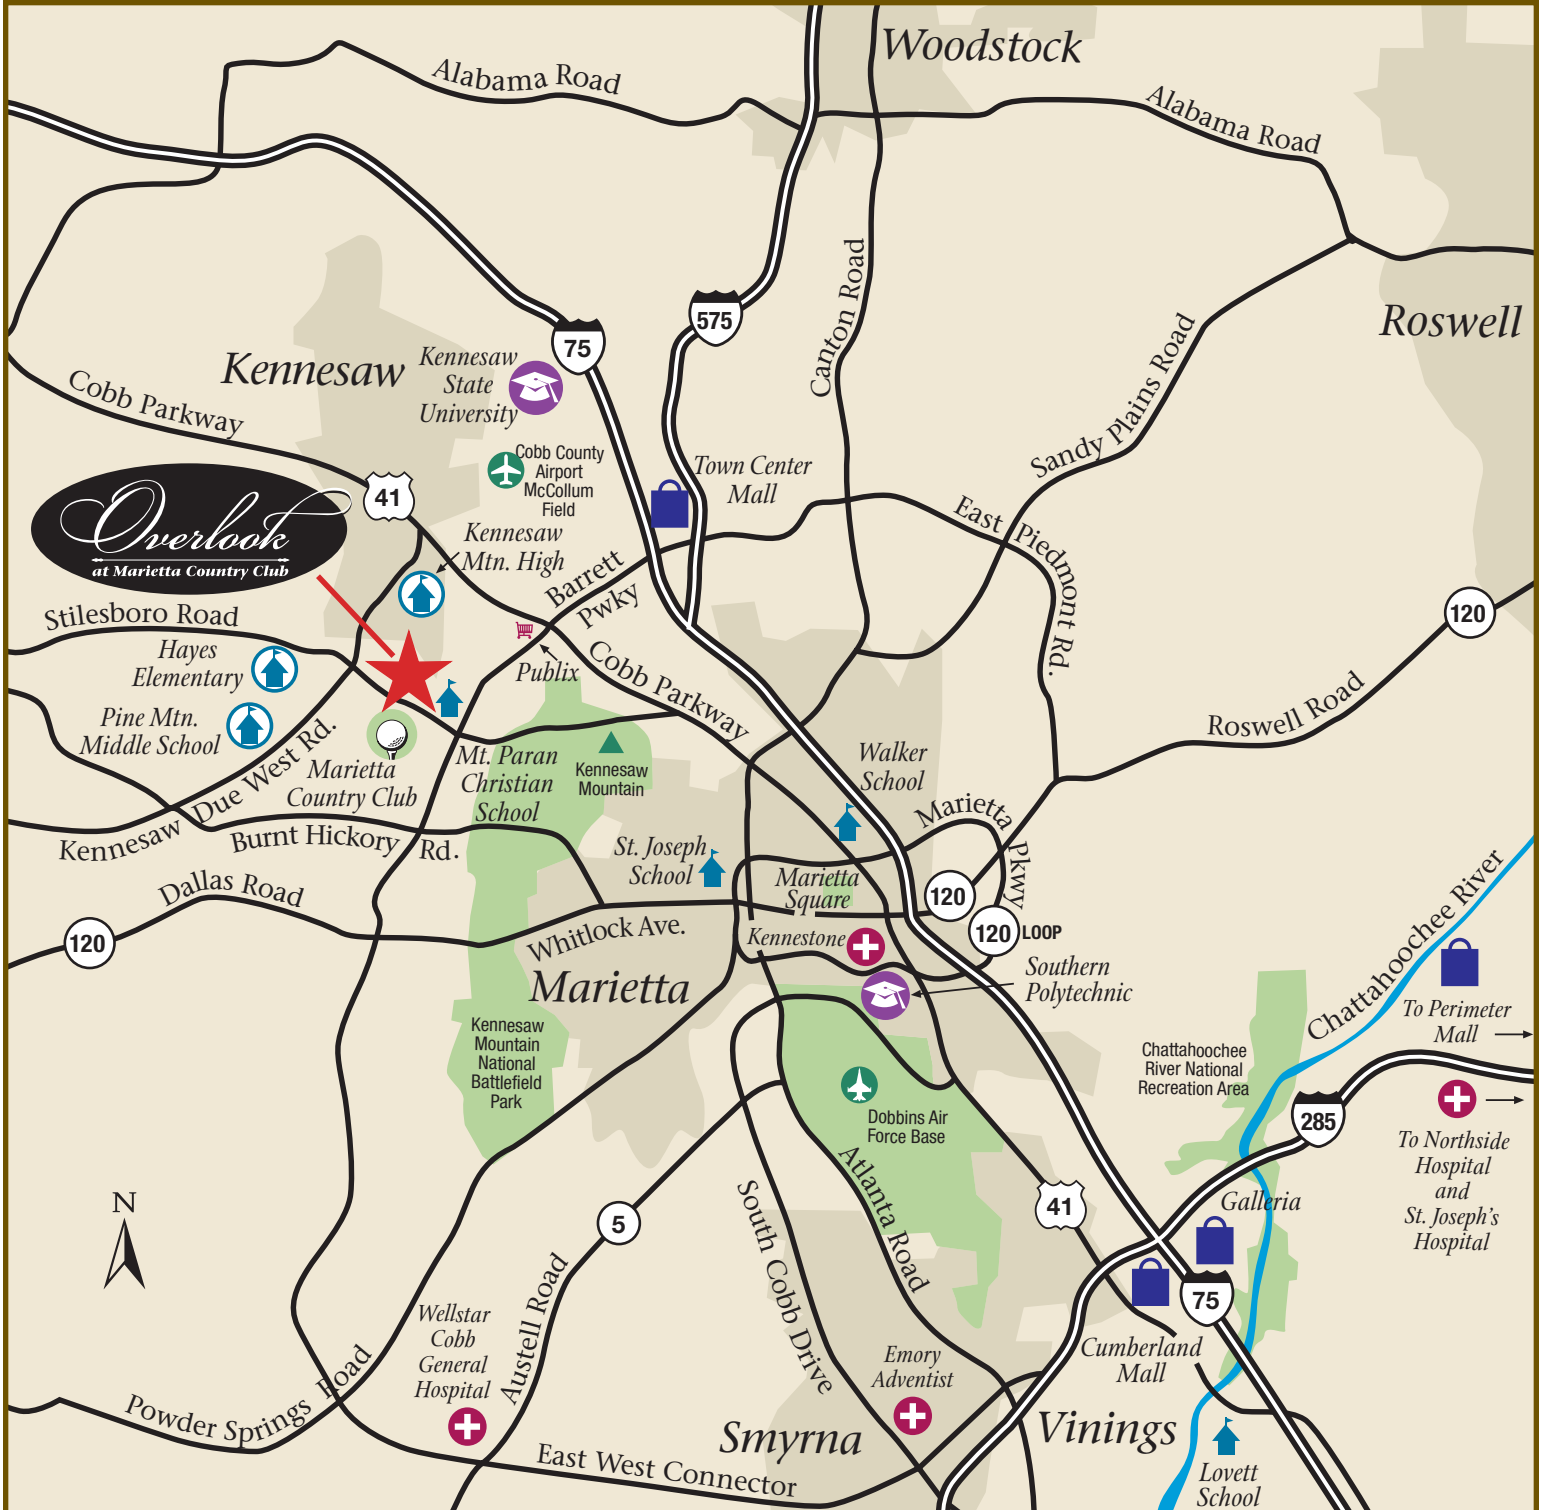

Overlook

at Marietta Country Club

Directions: I-75 North to Barrett Parkway exit, turn left. Cross Hwy. 41. Follow to Stilesboro Road, turn right. The Overlook at Marietta Country Club is ahead on the right.