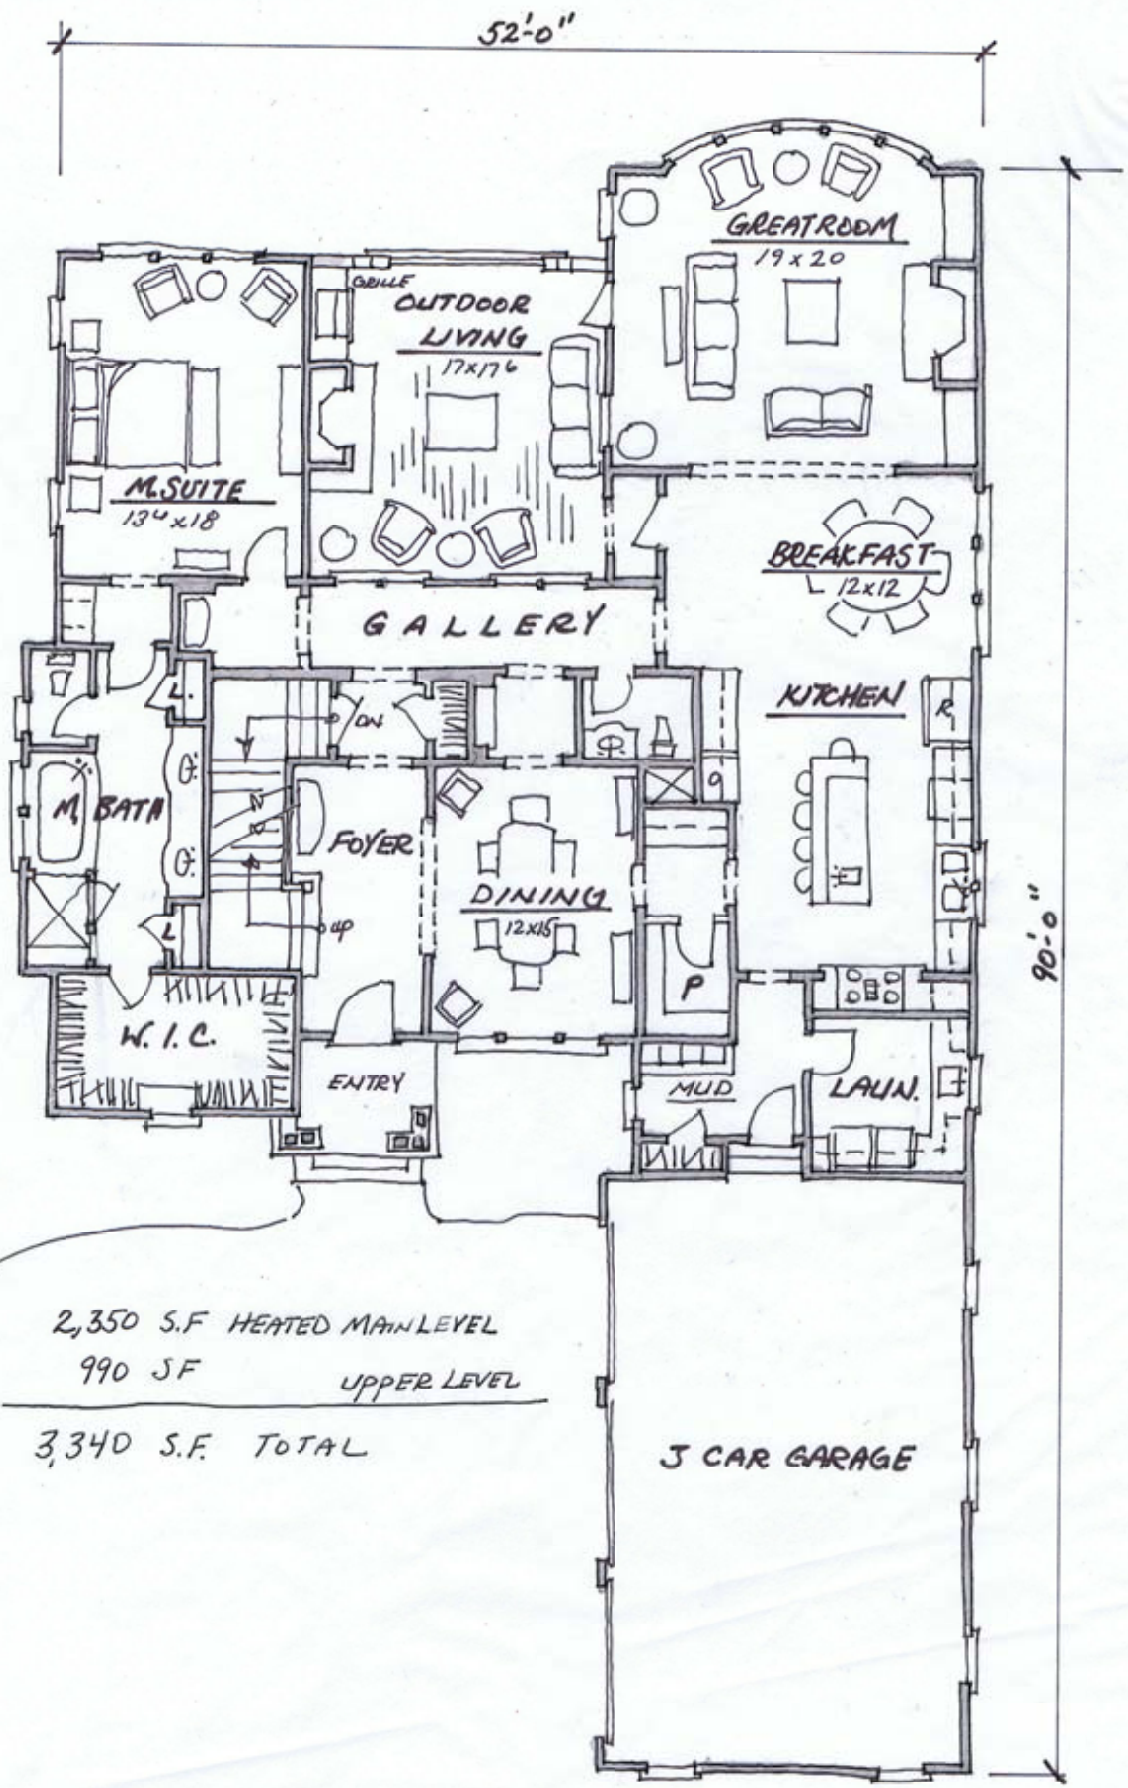

Province Homes

Preliminary Front Elevation

cm² design
associates

The Thomas

December 9, 2010

690 E. Lamar Blvd - Suite 565
Arlington, TX 76011 - 817-505-1767

2,350 S.F HEATED MAIN LEVEL
 990 SF UPPER LEVEL

 3,340 S.F. TOTAL

990 S.F HEATED UPPER LEVEL

UNFINISHED