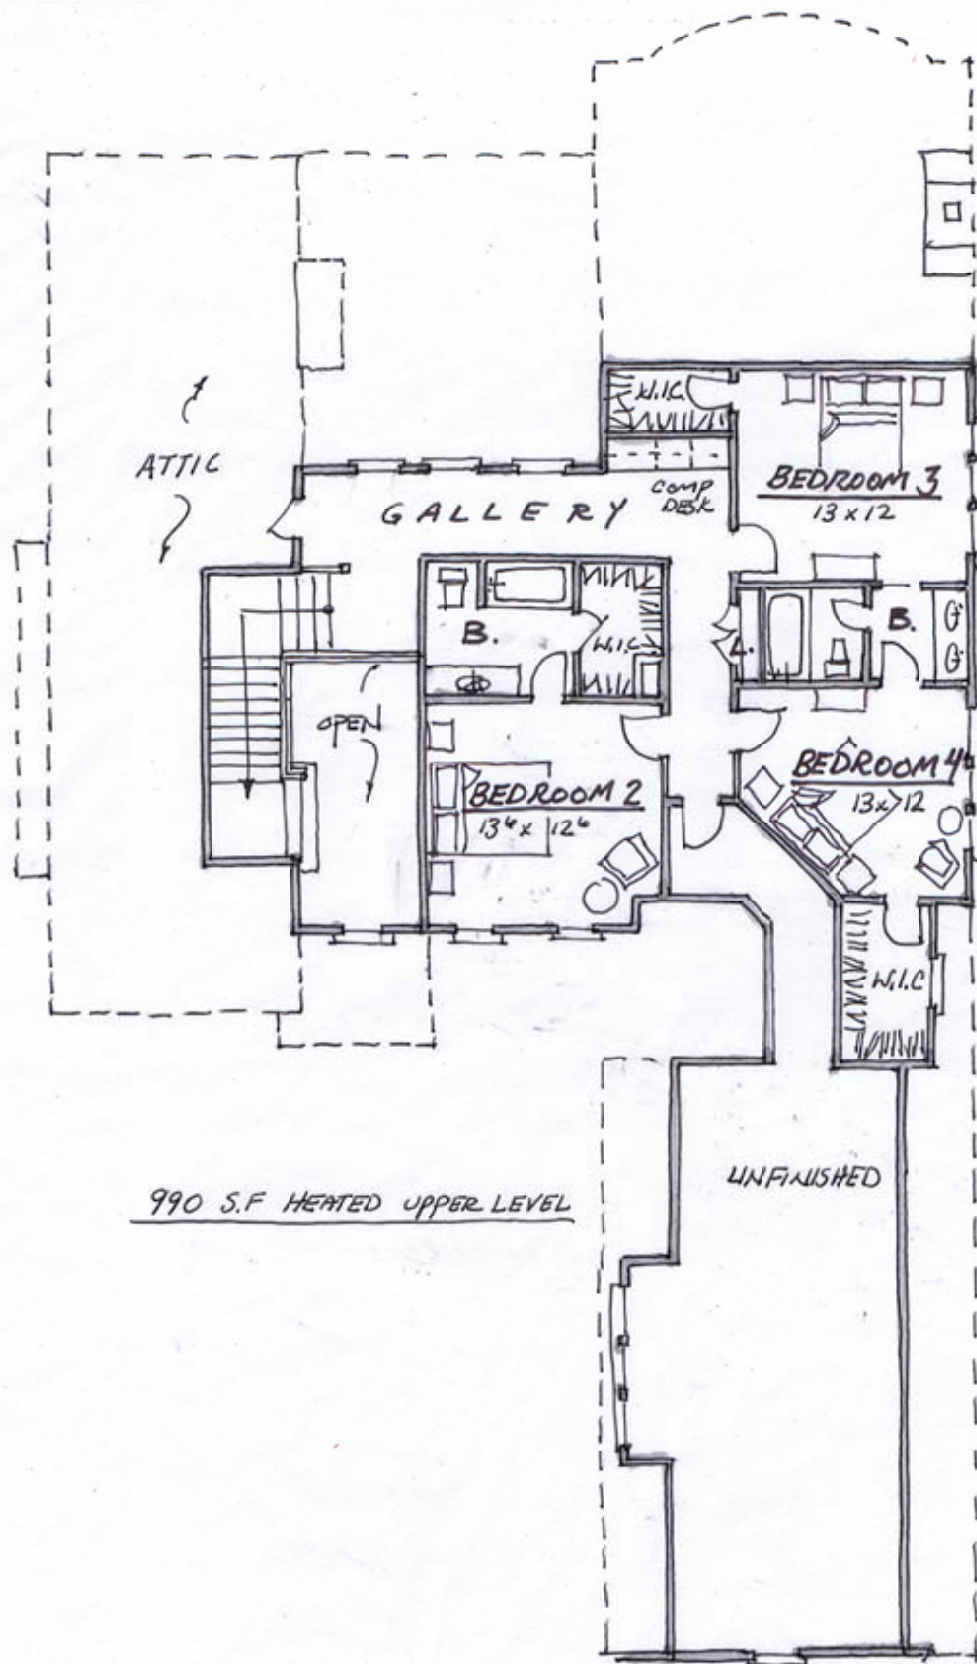

Province Homes

Preliminary Front Elevation

cm² design
associates

The Thomas

December 9, 2010

690 E. Lamar Blvd - Suite 565
Arlington, TX 76011 - 817-505-1767

2,350 S.F HEATED MAIN LEVEL
 990 SF UPPER LEVEL

 3,340 S.F. TOTAL

990 S.F HEATED UPPER LEVEL

UNFINISHED