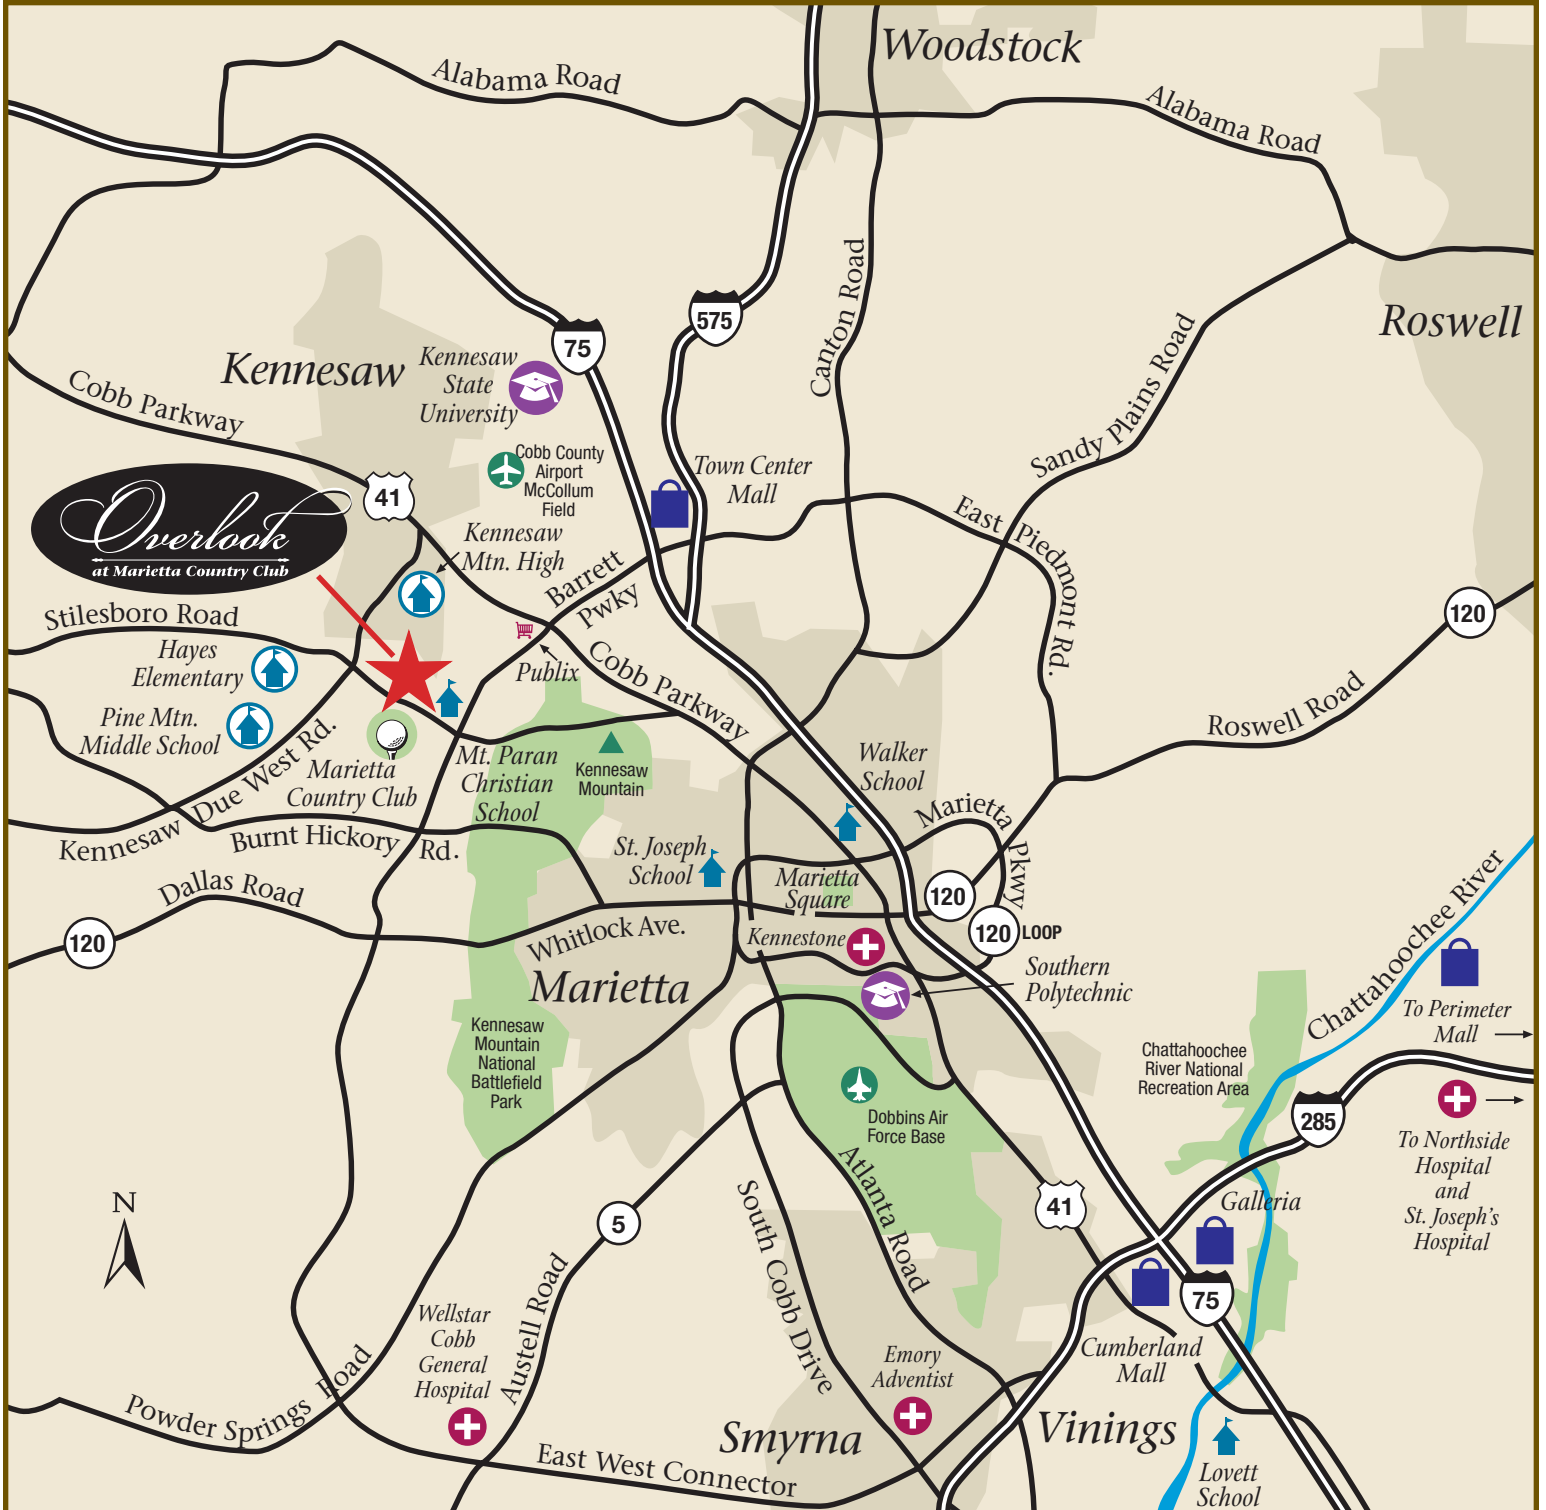

# Overlook

at Marietta Country Club

**Directions:** I-75 North to Barrett Parkway exit, turn left. Cross Hwy. 41. Follow to Stilesboro Road, turn right. The Overlook at Marietta Country Club is ahead on the right.