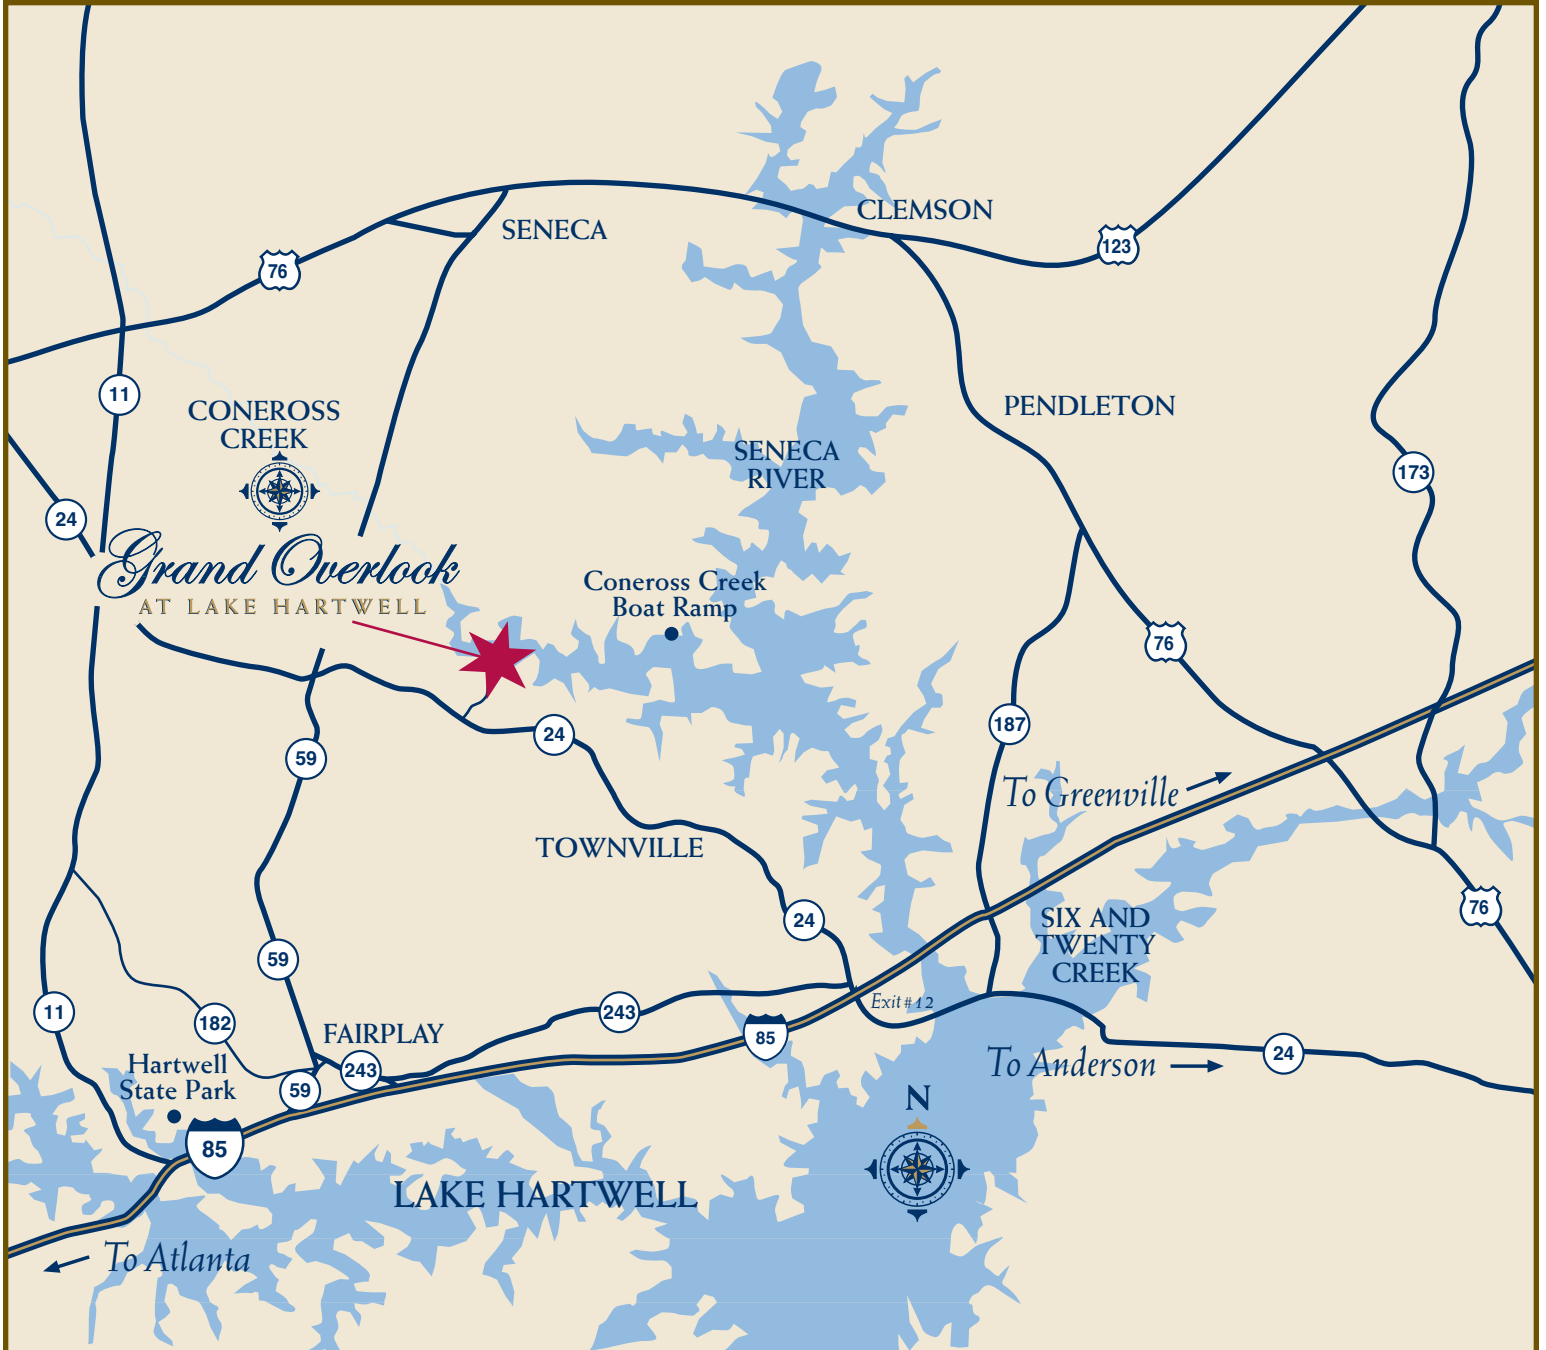

# Grand Overlook

AT LAKE HARTWELL

**Directions:** Take I-85 North from Atlanta to South Carolina Exit 12, (Hwy 24) to right on Coneross Point. Follow signs home to Grand Overlook.

**From Seneca:** Hwy 59 (Oak St.) to left on Hwy 24. Left on Coneross Point.

**From Anderson/Greenville:** I-85 South to Exit 12 (Hwy 24) Right on Coneross Point.